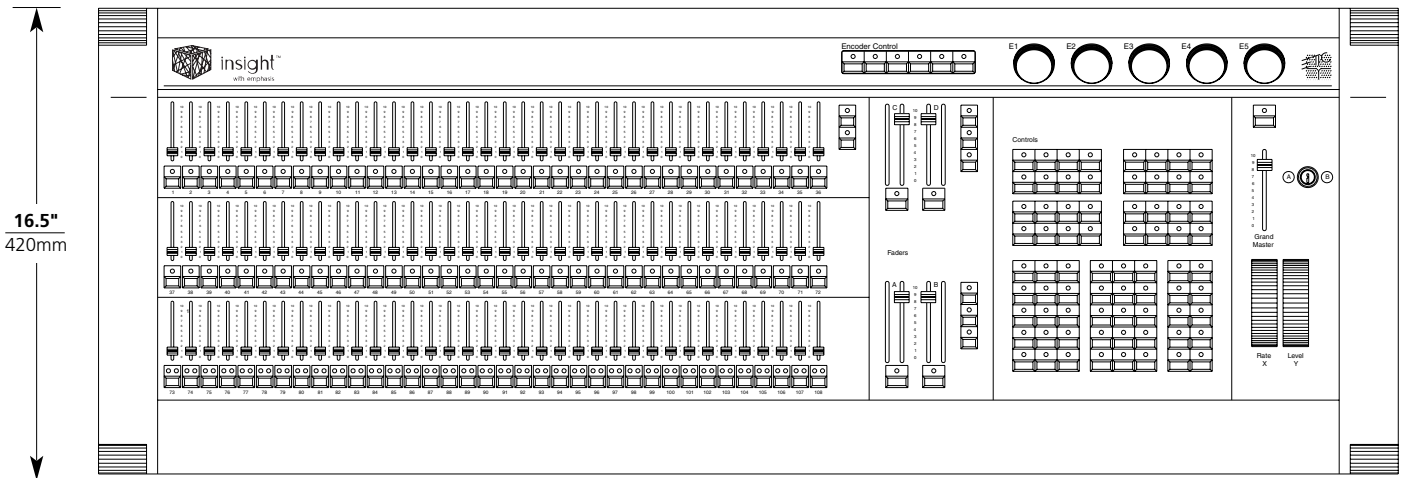

SPECIFICATIONS	
APPLICATIONS	TV Studio University Regional Theater Touring Shows Special Events
FEATURES	Expression style interface Dual playback Channel/Submaster control 10 pages of 108 submasters 5 encoders/6 pages Trackball option for moving light control Four DMX ports ETCNet2 Ethernet native DMX-in for network configuration MIDI Timecode MIDI Show Control SMPTE (optional)
ACCESSORIES	Flat screen monitors Remote Focus Unit (RFU) Wireless Remote Focus Unit (WRFU) Video Node DMX Node Rack Mount DMX Node Wall Mount DMX Node Touring DMX Node Two Port Alpha Numeric Keyboard
SYSTEM	Requires Emphasis 2D or Emphasis 3D server for operation. (See "Emphasis System" data sheet for more details).

ORDERING INFORMATION

Insight ECS Facepanel

Model#	Description
EMPH - INST	Insight ECS Facepanel

Other Products in Emphasis Series

Model#	Description
EMPH - 2D-500	Emphasis 2D Server 500
EMPH - 2D-1000	Emphasis 2D Server 1000
EMPH - 2D-2500	Emphasis 2D Server 2500
EMPH - 2D-5000	Emphasis 2D Server 5000
EMPH - 3D-500	Emphasis 3D Server 500
EMPH - 3D-1000	Emphasis 3D Server 1000
EMPH - 3D-2500	Emphasis 3D Server 2500
EMPH - 3D-5000	Emphasis 3D Server 5000
EMPH - EXPN	Expression ECS Facepanel
EMPH - EXPS	Express ECS Facepanel
EMPH - EXPS24	Express 24/48 ECS Facepanel
EMPH - EXPS48	Express 48/96 ECS Facepanel
EMPH - EXPS72	Express 72/144 ECS Facepanel

Insight™ ECS Facepanel

Emphasis Series

PHYSICAL

Insight ECS FP Dimensions*

Model	Height		Width		Depth	
	inches	mm	inches	mm	inches	mm
Insight ECS	6.5	170	44	1120	16.5	420

Insight ECS Accessories Dimensions*

Model	Height		Width		Depth	
	inches	mm	inches	mm	inches	mm
DMX Node – rack	1.8	45	17	432	12.5	320
DMX Node – wall mount	8	203	8	203	4.1	105
DMX Node – Two Port	2	117	4.5	114	2.75	70
Video Node	1.8	45	17	432	12.5	320
Remote Focus Unit	1.4	34	8.5	250	5.5	140