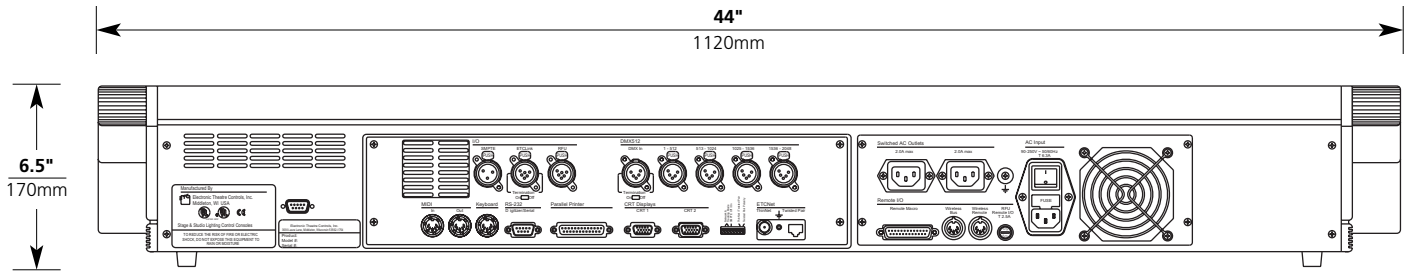

Insight™ ECS Facepanel

Emphasis Series

PHYSICAL

Insight ECS FP Dimensions*

Model	Height		Width		Depth	
	inches	mm	inches	mm	inches	mm
Insight ECS	6.5	170	44	1120	16.5	420

Insight ECS Accessories Dimensions*

Model	Height		Width		Depth	
	inches	mm	inches	mm	inches	mm
DMX Node – rack	1.8	45	17	432	12.5	320
DMX Node – wall mount	8	203	8	203	4.1	105
DMX Node – Two Port	2	117	4.5	114	2.75	70
Video Node	1.8	45	17	432	12.5	320
Remote Focus Unit	1.4	34	8.5	250	5.5	140